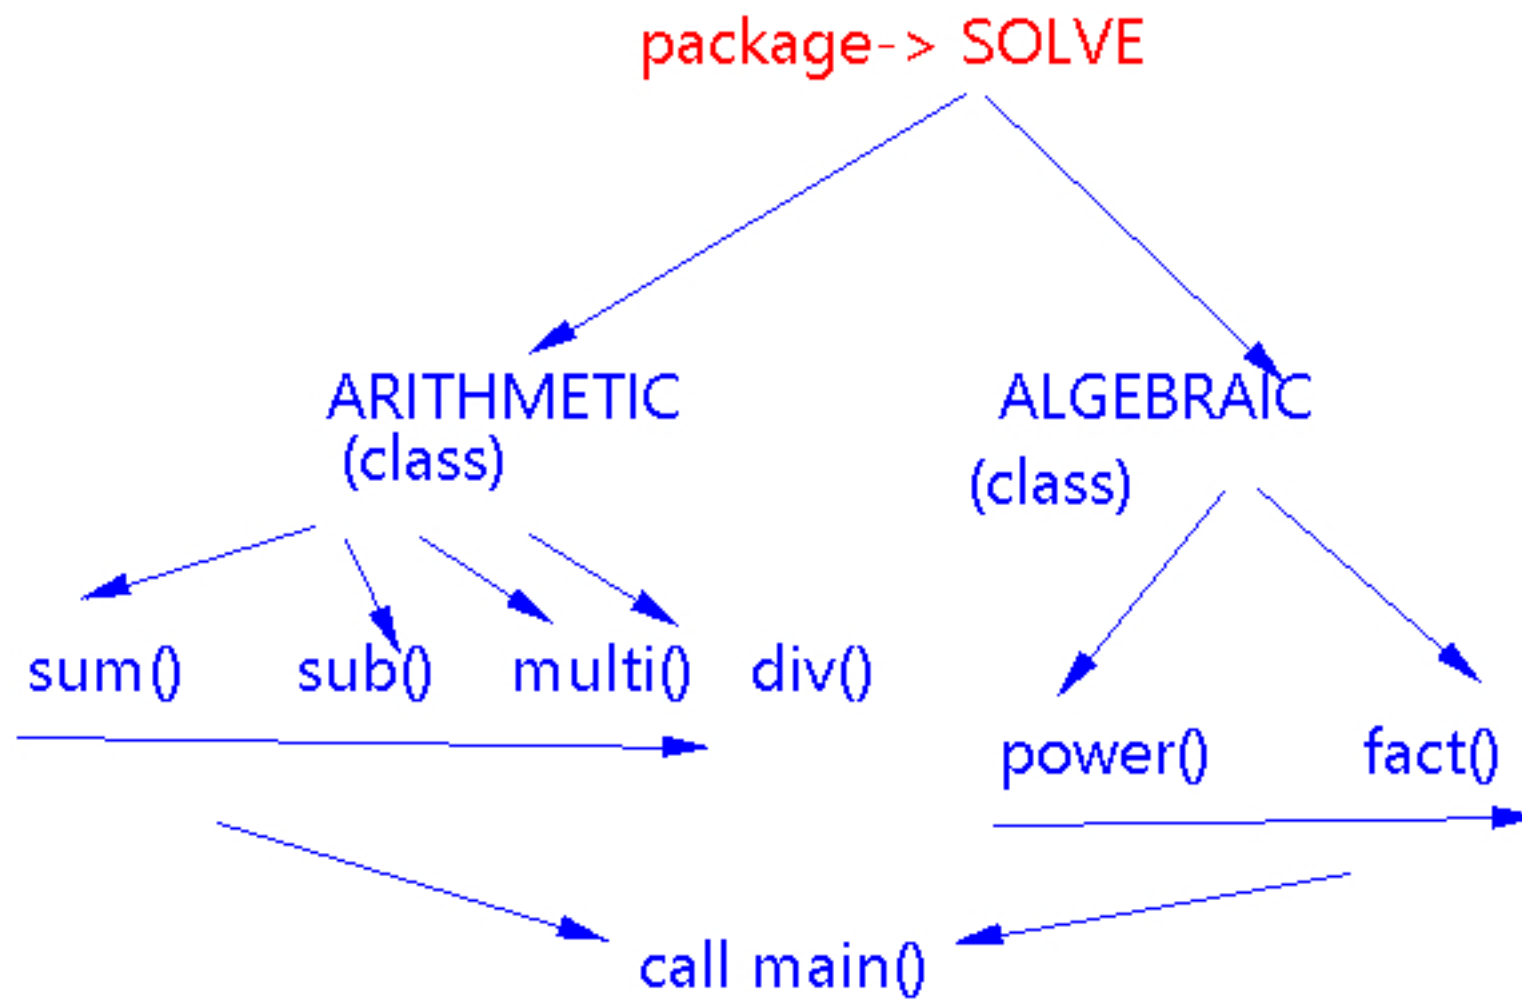

Participant toolbar showing icons for Amrin, susma kumari, anshu886singh, vishalkumar750399, Mehta Saket, and sonam. The sonam icon is highlighted with a blue border.

Sharing Multi Threaded...

Participants (7)